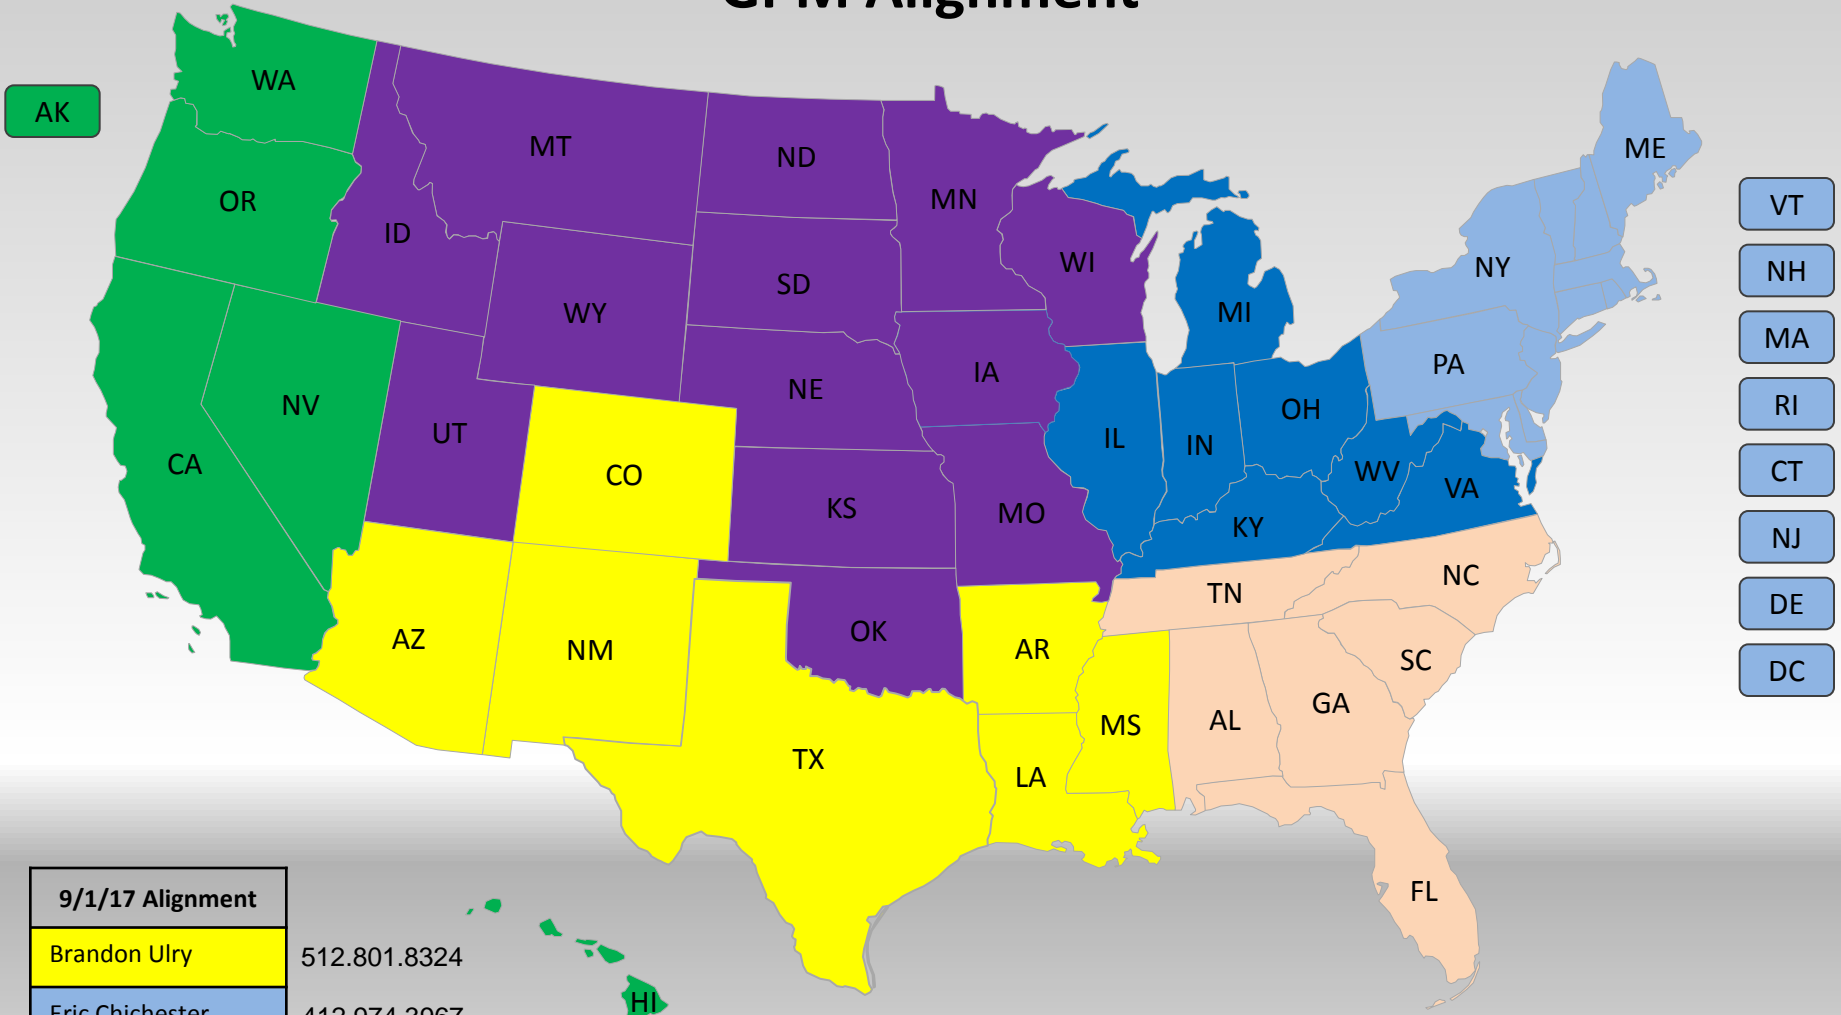

# GPM Alignment

9/1/17 Alignment	
Brandon Ulry	512.801.8324
Eric Chichester	412.974.3967
Frank Silva	916-204-0410
Nate Nevala	763.232.0245
Steve Horseman	913.980.6671
Terry Lucero	585.489.3759