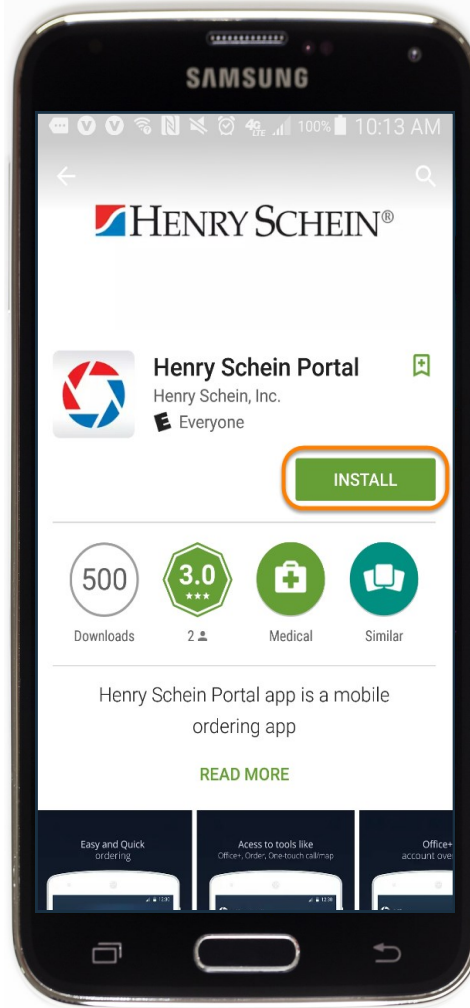

## SEARCH

1. Locate the **“App Store.”**
2. Search for **“Henry Schein Portal”** app.

## LAUNCH

1. Select **“Portal”** to access.

# HENRY SCHEIN CUSTOMER PORTAL

Android Portal Application | Installation 

**A**

SEARCH

1. Locate the “Play Store.”
2. Search for “Henry Schein Portal” app.

**B**

INSTALL

1. Select “Install” to download the app.

**C**

LAUNCH

1. Select “Portal” to access.