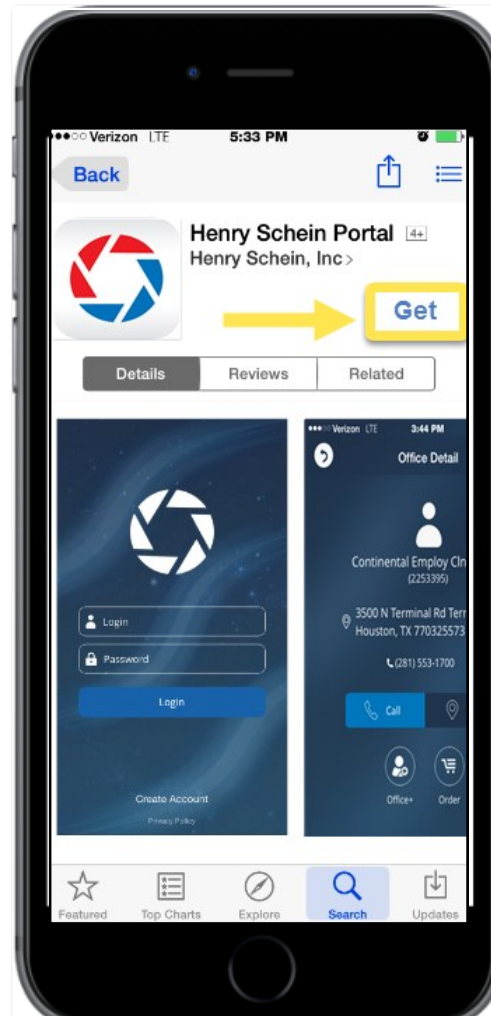

# HENRY SCHEIN CUSTOMER PORTAL

iPhone Portal Application | Installation 

## SEARCH

1. Locate the **“App Store.”**
2. Search for **“Henry Schein Portal”** app.

## INSTALL

1. Select **“Get”** to download the app.

## LAUNCH

1. Select **“Portal”** to access.